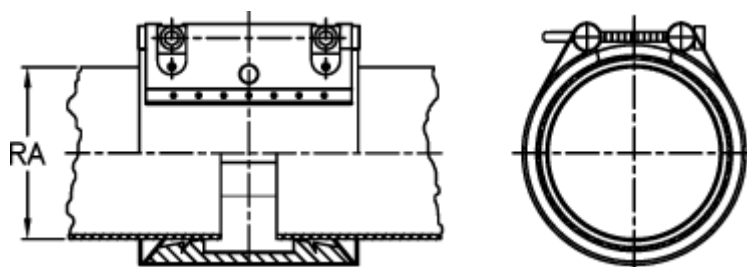

Article number: 025748100197

Description: Norma Connect pipe coupling
GRIP E W2 Ø=197,0 EPDM, 10 bar

Measures

Note = Kontakt os for yderligere informationer.

RA = 197